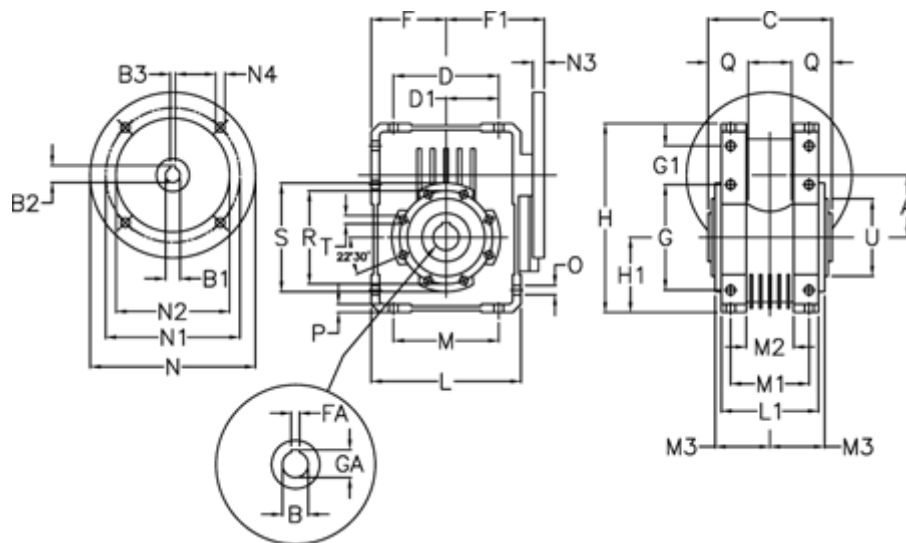

Article number: 392207502574016

Description: Worm Gear with Torque Limiter  
W75 L1-U-25-P100B5

## Measures

A = 75	F = 87	L = 174	N2 = 180	T = M8x14
B = 30	F1 = 120	L1 = 104	N3 = 13	U = 90
B1 E7 = 28	FA = 8	M = 126	N4 = 12.5	
B2 = 31.3	G = 126	M1 = 82	O = 10.5	
B3 H9 = 8	G1 = 46.5	M2 = 44	P = 9	
C = 127	GA = 33.3	M3 = 58.5	Q = 40	
D = 109.5	H = 220.5	N = 250	R = 110	
D1 = 46.5	H1 = 87	N1 = 215	S = 125	